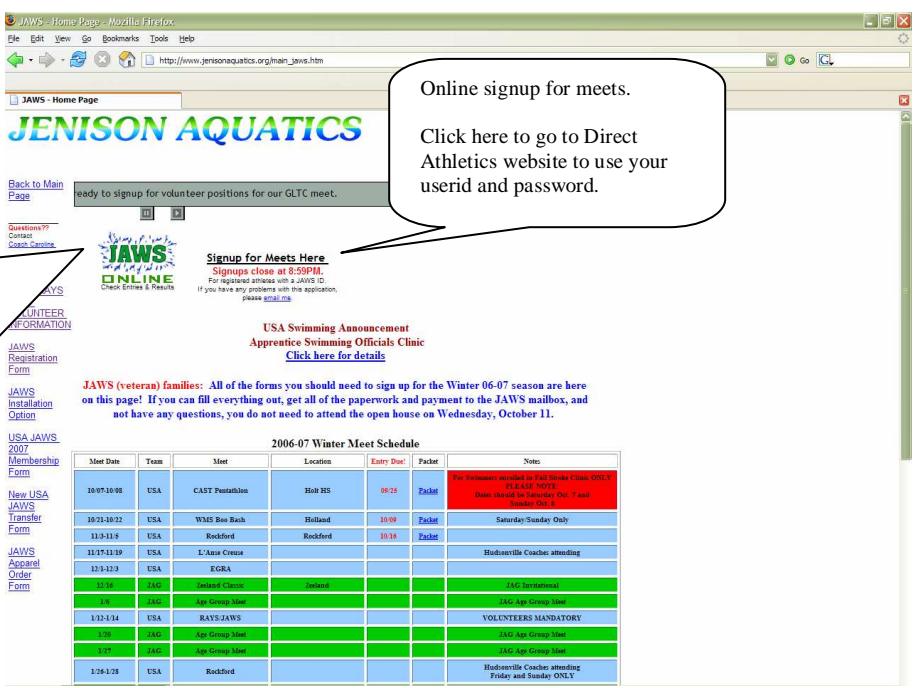

To the main JAWS web

To the main POOL calendar. Hint: Use the category JAWS to eliminate other activities.
** See page 3 for further instructions.

After you have signed up, wait a few days and check to see if you are entered in the meet. Verify your events.
After a meet, wait a few days and see your results posted.
** See page 3 for further instructions.

Online signup for meets.
Click here to go to Direct Athletics website to use your userid and password.

2006-07 Winter Meet Schedule

Meet Date	Team	Meet	Location	Entry Fee	Packet	Notes
10-07-10-08	USA	CAST Pentathlon	Holt HS	00/25	Packet	For information contact the Direct Athl. Dept. at 517-443-7075. Meet starts on Saturday Oct. 7 and Sunday Oct. 8
10-21-10-22	USA	WMS Bee Bach	Holland	10/00	Packet	Saturday/Sunday Only
11-8-11-9	USA	Rockford	Rockford	10/10	Packet	
11-17-11-19	USA	L'Anse Creuse				Hudsonville Coaches attending
12-1-12-3	USA	EGRA				
12-18	JAG	Swimfest Classic	Holland			JAG Tournament
1-8	JAG	Age Group Meet				JAG Age Group Meet
1-22-1-24	USA	RAVS/JAWS				VOLUNTEERS MANDATORY
1-26	JAG	Age Group Meet				JAG Age Group Meet
1-27	JAG	Age Group Meet				JAG Age Group Meet
1-28-1-28	USA	Rockford				Hudsonville Coaches attending Friday and Sunday ONLY

Login using your user id and password that was emailed to you from Direct Athletics.

Find the meet you want to enter and Click here.

Simply select the events you would like to swim. It may help to print the meet packet to see what events are on which days. Be careful to select the correct Age bracket.