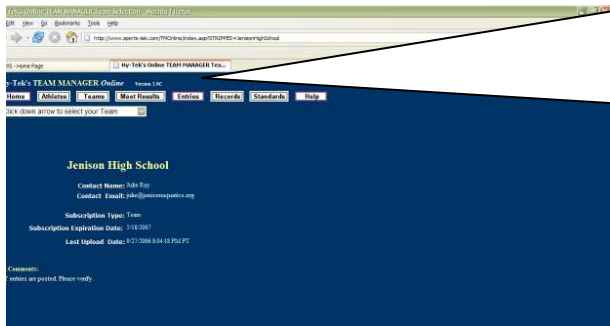

Click on "ENTRIES" or "RESULTS" to get information about your swimmer.

If you entered a meet, the entries will not be posted until a day after the meet is closed. Then you should check and verify your swimmer is in the correct events.

** Note: This file is not automatically updated. It takes a few days to get the data posted.