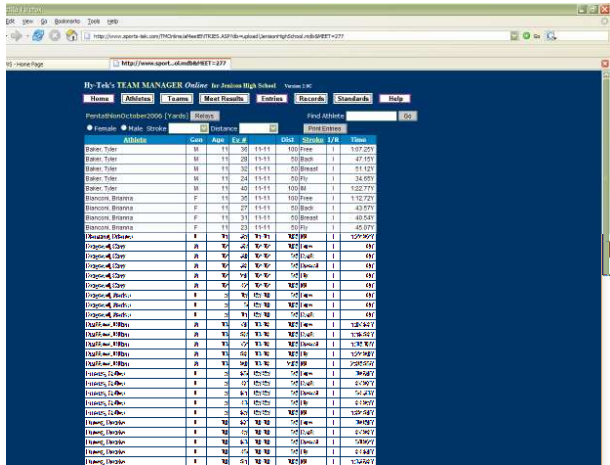

Select "JAWS" as the category to view only JAWS events.

Click here for a printer friendly version of the calendar.