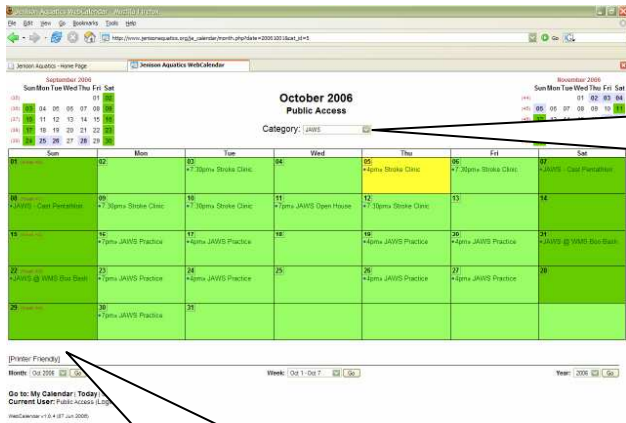

Select "JAWS" as the category to view only JAWS events.

Click here for a printer friendly version of the calendar.